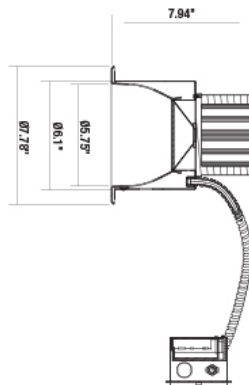

PROJECT INFORMATION

Job Name: Date: Type:

Comments: