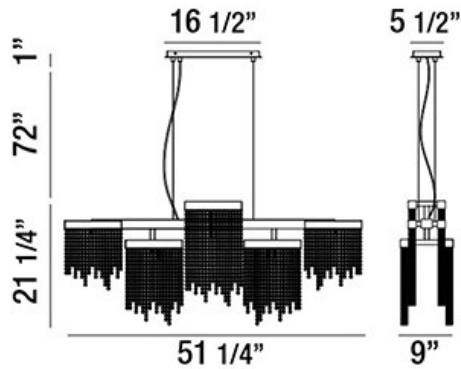

ROSSI, 51" RECTANGULAR CHANDELIER

PRODUCT DETAILS

No.	:	30005-013
Product Color	:	CHROME
Product Material	:	METAL
Shade / Accent Colour	:	CLEAR
Shade / Accent Material	:	CRYSTAL
Length	:	51.25"
Width	:	9"
Height	:	21.25"
Overall Height	:	94.25"
Weight	:	36.5lbs

LIGHT SOURCE DETAILS

Light Source Type	:	INTEGRATED LED
Input Voltage	:	120V
Bulb Voltage	:	120V
Socket Type	:	LED
Total Wattage	:	100W
Delivered Lumens	:	2905lm
Kelvin	:	3000K
CRI	:	80+
Dimmable	:	Yes

OPTIONS AVAILABLE

ITEM NO.	FINISH	SHADE
30005-013	CHROME	CLEAR

TECHNICAL DETAILS

Light Direction	:	Down
Hanging Support Type	:	AIRCRAFT CABLE
Hanging Support Length	:	72"
Canopy / Backplate Length	:	16.5"
Canopy / Backplate Height	:	1"
Canopy / Backplate Width	:	5.5"
Adjustable Lamp Head	:	No
Location	:	DRY
Approval	:	