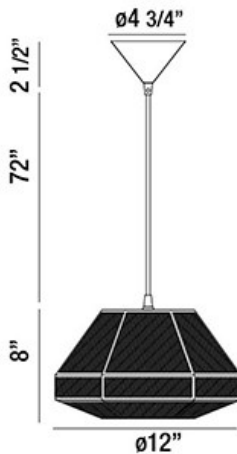

## RECINTO, 12" ROUND PENDANT

### PRODUCT DETAILS

No.	:	30016-026
Product Color	:	BRONZE
Product Material	:	METAL
Shade / Accent Colour	:	FROSTED
Shade / Accent Material	:	GLASS
Diameter	:	12"
Height	:	8"
Overall Height	:	82.5"
Weight	:	2.6lbs

### TECHNICAL DETAILS

Light Direction	:	Down
Hanging Support Type	:	WIRE
Hanging Support Length	:	72"
Canopy / Backplate Height	:	2.5"
Canopy / Backplate Dia.	:	4.75"
Adjustable Lamp Head	:	No
Location	:	DRY
Approval	:	