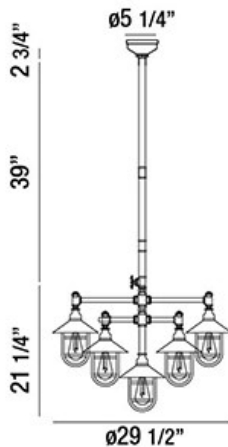

### PRODUCT DETAILS

No.	:	30030-015
Product Color	:	AGED SILVER
Product Material	:	METAL
Diameter	:	29.5"
Height	:	21.25"
Overall Height	:	63"
Weight	:	14.3lbs

### TECHNICAL DETAILS

Light Direction	:	Down
Hanging Support Type	:	ROD
Hanging Support Length	:	39"
Rods Included	:	3"+6"+12"+18"
Canopy / Backplate Height	:	2.75"
Canopy / Backplate Dia.	:	5.25"
Adjustable Lamp Head	:	No
Location	:	DRY
Approval	:	