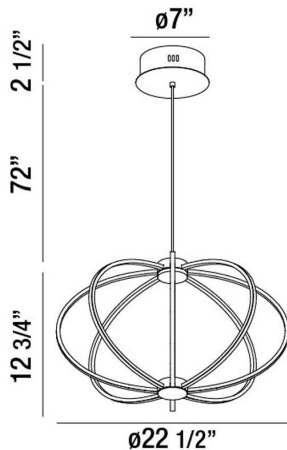

LEGGERO, 23" ROUND PENDANT

OPTIONS AVAILABLE

ITEM NO.	FINISH	SHADE
30035-010	GOLD	FROSTED/GOLD
30035-027	WHITE	FROSTED/WHITE
30035-034	BLACK	FROSTED/BLACK

PRODUCT DETAILS

No.	:	30035-010
Product Color	:	GOLD
Product Material	:	ALUMINUM
Shade / Accent Colour	:	FROSTED/GOLD
Shade / Accent Material	:	ACRYLIC/ALUMINUM
Diameter	:	22.5"
Height	:	12.75"
Overall Height	:	87.25"
Weight	:	3.7lbs

LIGHT SOURCE DETAILS

Light Source Type	:	INTEGRATED LED
Input Voltage	:	120V
Bulb Voltage	:	120V
Socket Type	:	LED
Total Wattage	:	36W
Delivered Lumens	:	2300lm
Kelvin	:	3000K
CRI	:	80+
Dimmable	:	Yes

TECHNICAL DETAILS

Light Direction	:	Down
Hanging Support Type	:	AIRCRAFT CABLE
Hanging Support Length	:	72"
Canopy / Backplate Height	:	2.5"
Canopy / Backplate Dia.	:	7"
Adjustable Lamp Head	:	No
Location	:	DRY
Approval	:	