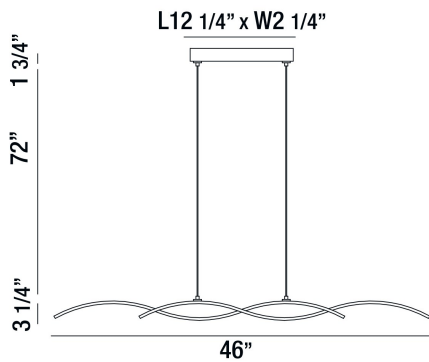

SLY, 46" LINEAR PENDANT

PRODUCT DETAILS

No.	:	30042-018
Product Color	:	SILVER
Product Material	:	METAL
Shade / Accent Colour	:	FROSTED
Shade / Accent Material	:	ACRYLIC
Length	:	46"
Width	:	4.25"
Height	:	3.25"
Overall Height	:	77"
Weight	:	1.9lbs

LIGHT SOURCE DETAILS

Light Source Type	:	INTEGRATED LED
Input Voltage	:	120V
Bulb Voltage	:	120V
Socket Type	:	LED
Total Wattage	:	24W
Delivered Lumens	:	1300lm
Kelvin	:	3000K
CRI	:	90+
Dimmable	:	Yes

OPTIONS AVAILABLE

ITEM NO.	FINISH	SHADE
30042-018	SILVER	FROSTED

TECHNICAL DETAILS

Hanging Support Type	:	AIRCRAFT CABLE
Hanging Support Length	:	72"
Canopy / Backplate Length	:	12.25"
Canopy / Backplate Height	:	1.75"
Canopy / Backplate Width	:	2.25"
Location	:	DRY
Approval	:	