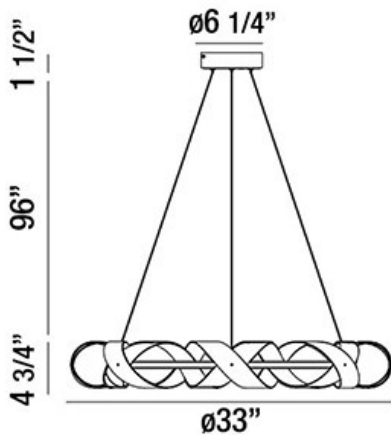

## BANDERIA, 33" ROUND CHANDELIER

### PRODUCT DETAILS

No.	:	30080-010
Product Color	:	BRONZE
Product Material	:	METAL
Shade / Accent Colour	:	BRONZE/GOLD
Shade / Accent Material	:	METAL RIBBONS
Diameter	:	33"
Height	:	4.75"
Overall Height	:	102.25"
Weight	:	9.6lbs

### TECHNICAL DETAILS

Light Direction	:	Down
Hanging Support Type	:	AIRCRAFT CABLE
Hanging Support Length	:	96"
Canopy / Backplate Height	:	1.5"
Canopy / Backplate Dia.	:	6.25"
Adjustable Lamp Head	:	No
Location	:	DRY
Approval	:	