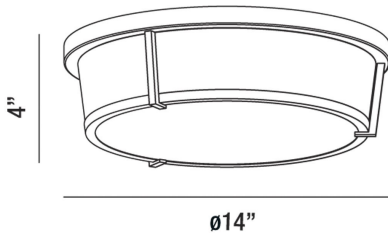

30140, 14" CEILING MOUNT

PRODUCT DETAILS

No.	:	30140-011
Product Color	:	SATIN NICKEL
Shade / Accent Colour	:	WHITE ACRYLIC
Diameter	:	14"
Height	:	4"
Weight	:	3.1lbs

LIGHT SOURCE DETAILS

Light Source Type	:	INTEGRATED LED
Input Voltage	:	120V
Bulb Voltage	:	120V
Total Wattage	:	18W
Initial Lumens	:	1600lm
Kelvin	:	3000K
CRI	:	80
Dimmable	:	Yes

OPTIONS AVAILABLE

ITEM NO.	FINISH	SHADE
30140-011	SATIN NICKEL	WHITE ACRYLIC

TECHNICAL DETAILS

Adjustable Lamp Head	:	No
Location	:	DRY
Approval	:	

PROJECT INFORMATION

Job Name: Date: Type:

Comments: