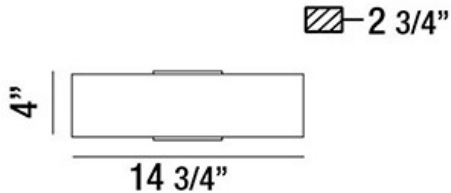

EXPO, WALL MOUNT

PRODUCT DETAILS

No. : 30143-012
 Product Color : ALUMINUM
 Product Material : METAL
 Width : 14.75"
 Height : 4"
 Ext : 2.75"
 Weight : 2.8lbs

LIGHT SOURCE DETAILS

Light Source Type : INTEGRATED LED
 Input Voltage : 120V
 Bulb Voltage : 120V
 Total Wattage : 6W
 Delivered Lumens : 300lm
 Kelvin : 3000K
 CRI : 80+
 Dimmable : Yes

OPTIONS AVAILABLE

ITEM NO.	FINISH	SHADE
30143-012	ALUMINUM	

TECHNICAL DETAILS

Canopy / Backplate Length : 13.5"
 Canopy / Backplate Height : 2.5"
 Canopy / Backplate Width : 1.25"
 Adjustable Lamp Head : No
 Mounting : Up or Down
 Location : DAMP
 Approval : 