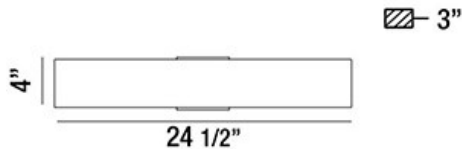

### PRODUCT DETAILS

No.	:	30144-019
Product Color	:	ALUMINUM
Product Material	:	METAL
Width	:	24.5"
Height	:	4"
Ext	:	2.88"
Weight	:	4lbs

### TECHNICAL DETAILS

Canopy / Backplate Length	:	23.25"
Canopy / Backplate Height	:	2.75"
Canopy / Backplate Width	:	1.25"
Adjustable Lamp Head	:	No
Mounting	:	Up or Down
Location	:	DAMP
Approval	:	