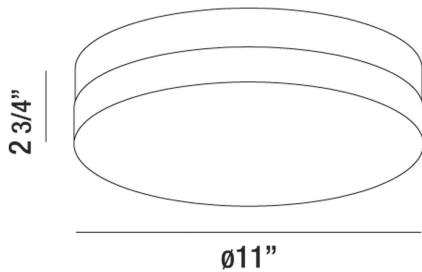

PROJECT INFORMATION

Job Name: Date: Type:

Comments: