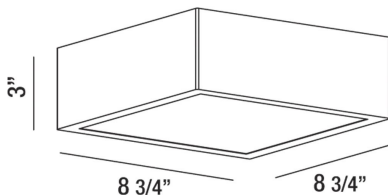

ACARA, 9" CEILING MOUNT

PRODUCT DETAILS

No.	:	30159-013
Product Color	:	CHROME
Shade / Accent Colour	:	WHITE ACRYLIC
Length	:	8.75"
Width	:	8.75"
Height	:	3"
Weight	:	2.6lbs

LIGHT SOURCE DETAILS

Light Source Type	:	INTEGRATED LED
Input Voltage	:	120V
Bulb Voltage	:	120V
Total Wattage	:	14W
Initial Lumens	:	1170lm
Kelvin	:	3000K
CRI	:	80
Dimmable	:	Yes

OPTIONS AVAILABLE

ITEM NO.	FINISH	SHADE
30159-013	CHROME	WHITE ACRYLIC

TECHNICAL DETAILS

Adjustable Lamp Head	:	No
Location	:	DRY
Approval	:	

PROJECT INFORMATION

 Job Name: Date: Type:

 Comments: