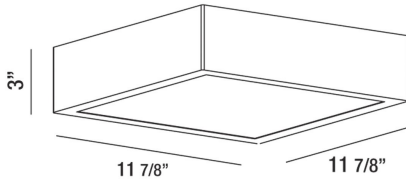

PROJECT INFORMATION

Job Name: Date: Type:

Comments: