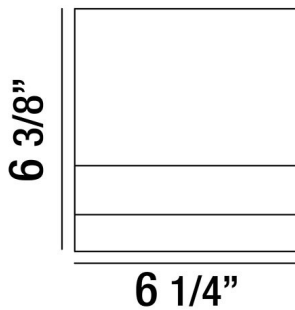

PARA, WALL MOUNT

PRODUCT DETAILS

No.	:	30168-015
Product Color	:	CHROME
Product Material	:	METAL
Shade / Accent Colour	:	CLEAR
Shade / Accent Material	:	ACRYLIC
Width	:	6.25"
Height	:	6.38"
Ext	:	2.13"
Weight	:	1.9lbs

LIGHT SOURCE DETAILS

Light Source Type	:	INTEGRATED LED
Input Voltage	:	120V
Bulb Voltage	:	120V
Total Wattage	:	2W
Delivered Lumens	:	140lm
Kelvin	:	3000K
CRI	:	80+
Dimmable	:	Yes

OPTIONS AVAILABLE

ITEM NO.	FINISH	SHADE
30168-015	CHROME	CLEAR

 2 1/8"

TECHNICAL DETAILS

Canopy / Backplate Length	:	6.31"
Canopy / Backplate Width	:	2.5"
Adjustable Lamp Head	:	No
Mounting	:	Up
Mounting Type	:	SWITCH-BOX
Location	:	DRY
Approval	:	

PROJECT INFORMATION