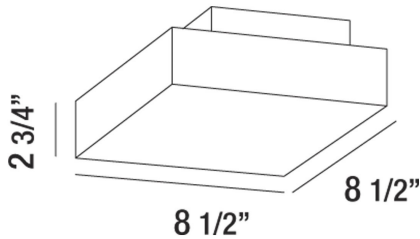

PROJECT INFORMATION

Job Name: Date: Type:

Comments: