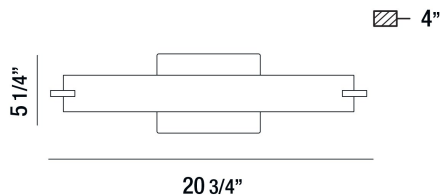

ZUMA, WALL MOUNT

PRODUCT DETAILS

No.	:	30179-011
Product Color	:	CHROME
Product Material	:	METAL
Shade / Accent Colour	:	FROSTED
Shade / Accent Material	:	GLASS
Width	:	20.75"
Height	:	5.25"
Ext	:	4"
Weight	:	2.9lbs

LIGHT SOURCE DETAILS

Light Source Type	:	INTEGRATED LED
Input Voltage	:	120V
Bulb Voltage	:	120V
Total Wattage	:	15W
Delivered Lumens	:	1350lm
Kelvin	:	3200K
CRI	:	80+
Dimmable	:	Yes

OPTIONS AVAILABLE

ITEM NO.	FINISH	SHADE
30179-011	CHROME	FROSTED
30179-028	SATIN NICKEL	FROSTED

TECHNICAL DETAILS

Canopy / Backplate Length	:	4.34"
Canopy / Backplate Height	:	1.375"
Canopy / Backplate Width	:	4.34"
Adjustable Lamp Head	:	No
Mounting	:	Up or Down
Location	:	DRY
Approval	:	

PROJECT INFORMATION