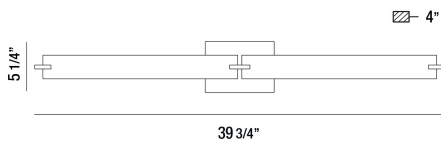

ZUMA, WALL MOUNT

PRODUCT DETAILS

No.	:	30180-024
Product Color	:	SATIN NICKEL
Product Material	:	METAL
Shade / Accent Colour	:	FROSTED
Shade / Accent Material	:	GLASS
Width	:	39.75"
Height	:	5.25"
Ext	:	4"
Weight	:	5.5lbs

LIGHT SOURCE DETAILS

Light Source Type	:	INTEGRATED LED
Input Voltage	:	120V
Bulb Voltage	:	120V
Total Wattage	:	30W
Delivered Lumens	:	2200lm
Kelvin	:	3200K
CRI	:	80+
Dimmable	:	Yes

OPTIONS AVAILABLE

ITEM NO.	FINISH	SHADE
30180-024	SATIN NICKEL	FROSTED

TECHNICAL DETAILS

Canopy / Backplate Length	:	7.09"
Canopy / Backplate Height	:	1.187"
Canopy / Backplate Width	:	4.34"
Adjustable Lamp Head	:	No
Mounting	:	Up or Down
Location	:	DRY
Approval	:	

PROJECT INFORMATION