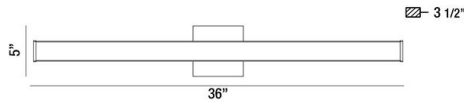

### PRODUCT DETAILS

No.	:	30192-010
Product Color	:	ALUMINUM
Product Material	:	METAL
Shade / Accent Colour	:	WHITE
Shade / Accent Material	:	ACRYLIC
Width	:	36"
Height	:	5"
Ext	:	3.5"
Weight	:	3.2lbs

### TECHNICAL DETAILS

Canopy / Backplate Length	:	4.31"
Canopy / Backplate Height	:	1.25"
Canopy / Backplate Width	:	4.31"
Adjustable Lamp Head	:	No
Mounting	:	Up or Down
Location	:	DRY
Approval	:	