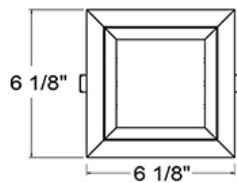

PROJECT INFORMATION

Job Name: Date: Type:

Comments: