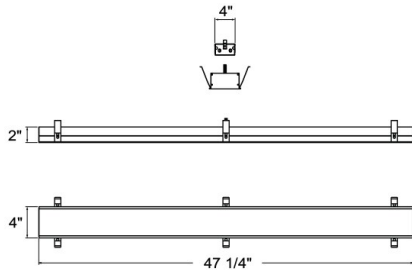

30345, RECESSED DOWNLIGHT - SLOT LIGHT - TJ PANEL

PRODUCT DETAILS

No.	:	30345-010
Product Color	:	WHITE
Length	:	47.25"
Width	:	4"
Height	:	2"

LIGHT SOURCE DETAILS

Light Source Type	:	INTEGRATED LED
Input Voltage	:	120V
Bulb Voltage	:	120V
Socket Type	:	LED
Total Wattage	:	24W
Initial Lumens	:	1330lm
Kelvin	:	3000K
CRI	:	80
Dimmable	:	Yes

OPTIONS AVAILABLE

ITEM NO.	FINISH	SHADE
30345-010	WHITE	

TECHNICAL DETAILS

Light Direction	:	Down
Driver	:	TRIAC
Adjustable Lamp Head	:	No
IP Rating	:	20
Location	:	DRY
Title 24	:	Yes
Beam Angle	:	120
Cut Hole Length	:	47.25"
Cut Hole Width	:	3.688"