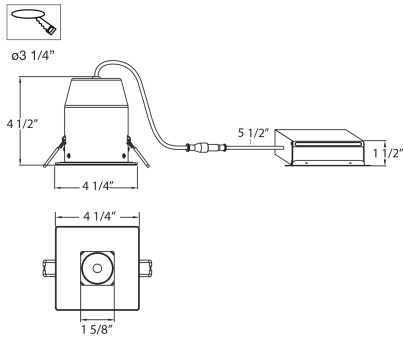

Options Available

ITEM NO.	FINISH	SHADE
31222-02	WHITE	

PROJECT INFORMATION

Job Name: Date: Type:

Comments: