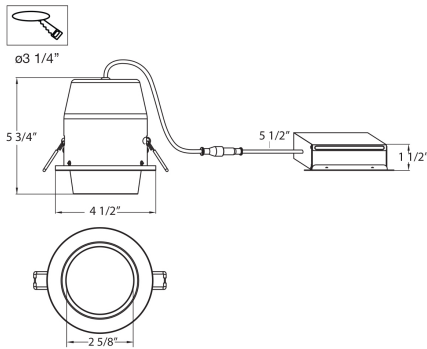

Options Available

ITEM NO.	FINISH	SHADE
31228-57	WHITE	FROST