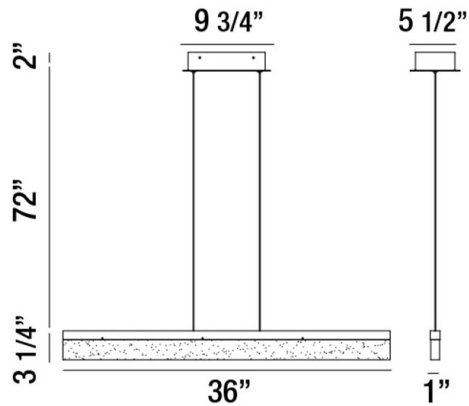

## TUNNEL, 36" LINEAR PENDANT

### PRODUCT DETAILS

No.	:	31467-023
Product Color	:	WHITE
Product Material	:	ALUMINUM
Shade / Accent Colour	:	FROSTED
Shade / Accent Material	:	ACRYLIC
Length	:	36"
Width	:	1"
Height	:	3.25"
Overall Height	:	77.25"
Weight	:	9.6lbs

### TECHNICAL DETAILS

Light Direction	:	Down
Hanging Support Type	:	AIRCRAFT CABLE
Hanging Support Length	:	72"
Canopy / Backplate Length	:	9.75"
Canopy / Backplate Height	:	2"
Canopy / Backplate Width	:	5.5"
Adjustable Lamp Head	:	No
Location	:	DRY
Approval	:	