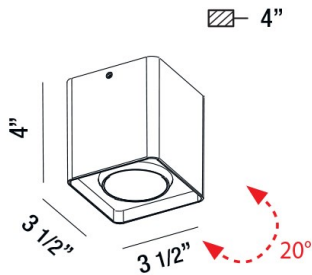

### PRODUCT DETAILS

No.	:	31578-011
Product Color	:	MARINE GREY
Length	:	3.5"
Width	:	3.5"
Height	:	4"
Weight	:	1.5lbs

### TECHNICAL DETAILS

Light Direction	:	Down
Driver	:	Electronic driver 120V 50/60Hz
Adjustable Lamp Head	:	No
IP Rating	:	54
Location	:	WET
Approval	:	
Title 24	:	Yes
Vertical Adjustment	:	20