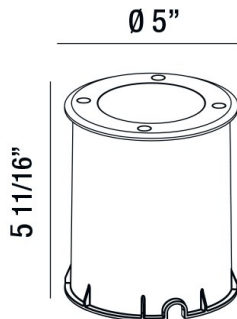

31595, INGROUND, ROUND, 3X2W LED, STAINLESS STL

PRODUCT DETAILS

No.	:	31595-018
Product Color	:	STAINLESS STEEL
Shade / Accent Colour	:	STAINLESS STEEL
Diameter	:	5"
Height	:	5.6875"
Weight	:	1.9lbs

LIGHT SOURCE DETAILS

Light Source Type	:	INTEGRATED LED
Input Voltage	:	120V
Bulb Voltage	:	120V
Socket Type	:	LED
Total Wattage	:	6W
Initial Lumens	:	270lm
Kelvin	:	3000K
CRI	:	80
Dimmable	:	No

OPTIONS AVAILABLE

ITEM NO.	FINISH	SHADE
31595-018	STAINLESS STEEL	STAINLESS STEEL

TECHNICAL DETAILS

Light Direction	:	Up
Driver	:	Electronic driver 120V 50/60Hz
Adjustable Lamp Head	:	No
IP Rating	:	67
Location	:	WET
Approval	:	
Title 24	:	Yes
Beam Angle	:	25
Horizontal Adjustment	:	15