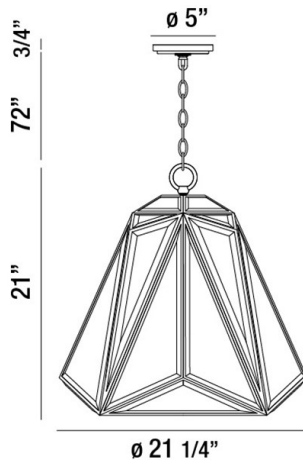

GLACIER, 21" ROUND PENDANT

PRODUCT DETAILS

No.	:	31646-017
Product Color	:	BRONZE
Product Material	:	METAL
Shade / Accent Colour	:	CLEAR
Shade / Accent Material	:	GLASS
Diameter	:	21.25"
Height	:	21"
Overall Height	:	93.75"
Weight	:	16.5lbs

OPTIONS AVAILABLE

ITEM NO.	FINISH	SHADE
31646-017	BRONZE	CLEAR

TECHNICAL DETAILS

Light Direction	:	Down
Hanging Support Type	:	CHAIN
Hanging Support Length	:	72"
Canopy / Backplate Height	:	0.75"
Canopy / Backplate Dia.	:	5"
Adjustable Lamp Head	:	No
Approval	:	