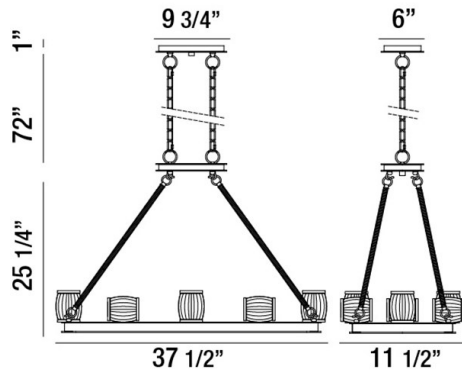

## BARILE, 38" LINEAR CHANDELIER

### PRODUCT DETAILS

No.	:	31652-018
Product Color	:	CHROME/BLACK
Product Material	:	METAL
Shade / Accent Colour	:	CLEAR
Shade / Accent Material	:	GLASS
Length	:	37.5"
Width	:	11.5"
Height	:	25.25"
Overall Height	:	98.25"
Weight	:	36.7lbs

### TECHNICAL DETAILS

Light Direction	:	Up and Down
Hanging Support Type	:	CHAIN
Hanging Support Length	:	72"
Canopy / Backplate Length	:	9.75"
Canopy / Backplate Height	:	1"
Canopy / Backplate Width	:	6"
Adjustable Lamp Head	:	No
Location	:	DRY
Approval	:	