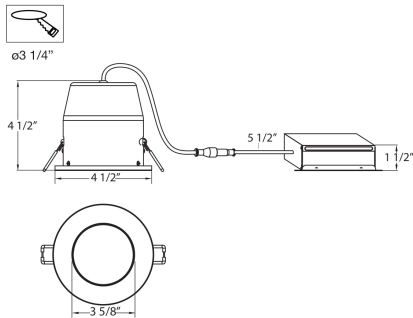

Options Available

ITEM NO.	FINISH	SHADE
31667-101	SATIN NICKEL	
31667-123	CHROME	
31667-57	WHITE