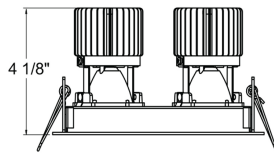

31765-35, AMIGO 2-LIGHT TRIM DOWNLIGHT, 15W LED

PRODUCT DETAILS

No.	:	31765-35-015
Product Color	:	WHITE
Shade / Accent Colour	:	WHITE
Length	:	7.3125"
Width	:	3.875"
Height	:	4.125"
Weight	:	4lbs

TECHNICAL DETAILS

Location	:	DRY
Approval	:	
Beam Angle	:	40
Cut Hole Length	:	6.813"
Cut Hole Width	:	3.375"

Options Available

ITEM NO.	FINISH	SHADE
31765-35-015	WHITE	WHITE
31765-35-028	BLACK	BLACK

LIGHT SOURCE DETAILS

Number of Bulbs	:	2
Light Source	:	LED
Light Source Type	:	LED
Input Voltage	:	120V
Socket Type	:	LED
Wattage	:	15W
Total Lumen	:	1290lm
Kelvin	:	3500K
CRI	:	90
Bulb Included	:	Yes
Dimmable	:	Yes

6 13/16" L x 3 3/8" W

PROJECT INFORMATION

Job Name: Date: Type:

Comments: