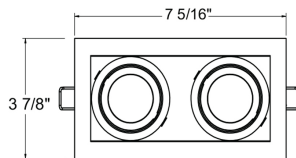

31765-35, AMIGO 2-LIGHT TRIM DOWNLIGHT, 15W LED

PRODUCT DETAILS

No.	:	31765-35-015
Product Color	:	WHITE
Shade / Accent Colour	:	WHITE
Length	:	7.3125"
Width	:	3.875"
Height	:	4.125"
Weight	:	4lbs

TECHNICAL DETAILS

Location	:	DRY
Approval	:	
Beam Angle	:	40
Cut Hole Length	:	6.813"
Cut Hole Width	:	3.375"

Options Available

ITEM NO.	FINISH	SHADE
31765-35-015	WHITE	WHITE
31765-35-028	BLACK	BLACK

LIGHT SOURCE DETAILS

Number of Bulbs	:	2
Light Source	:	LED
Light Source Type	:	LED
Input Voltage	:	120V
Socket Type	:	LED
Wattage	:	15W
Total Lumen	:	1290lm
Kelvin	:	3500K
CRI	:	90
Bulb Included	:	Yes
Dimmable	:	Yes

6 13/16" L x 3 3/8" W

PROJECT INFORMATION

Job Name: Date: Type:

Comments: