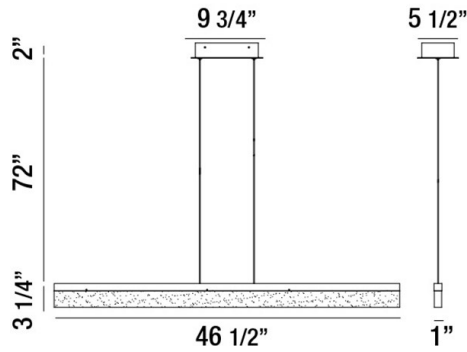

## TUNNEL, 47" LINEAR PENDANT

### PRODUCT DETAILS

No.	:	31775-040
Product Color	:	WHITE
Product Material	:	ALUMINUM
Shade / Accent Colour	:	FROSTED
Shade / Accent Material	:	ACRYLIC
Length	:	46.5"
Width	:	1"
Height	:	3.25"
Overall Height	:	77.25"
Weight	:	10.2lbs

### TECHNICAL DETAILS

Light Direction	:	Down
Hanging Support Type	:	AIRCRAFT CABLE
Hanging Support Length	:	72"
Canopy / Backplate Length	:	9.75"
Canopy / Backplate Height	:	2"
Canopy / Backplate Width	:	5.5"
Adjustable Lamp Head	:	No
Location	:	DRY
Approval	:	