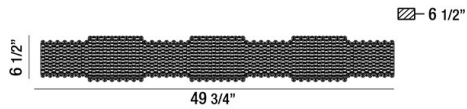

TECHNICAL DETAILS

Adjustable Lamp Head	:	No
Mounting	:	Up or Down
Location	:	DRY
Approval	:	

PROJECT INFORMATION

Job Name: Date: Type:

Comments: