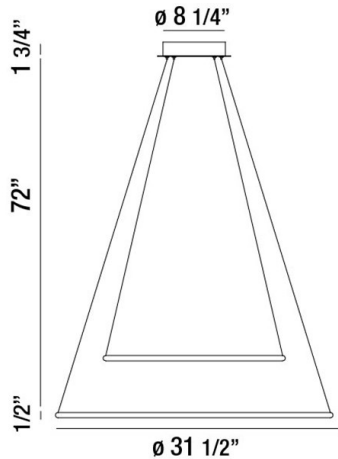

VALLEY, 32" ROUND PENDANT

PRODUCT DETAILS

No.	:	31861-014
Product Color	:	CHROME
Product Material	:	METAL
Shade / Accent Colour	:	OPAL WHITE
Shade / Accent Material	:	ACRYLIC
Diameter	:	31.5"
Height	:	0.5"
Overall Height	:	74.25"
Weight	:	6lbs

OPTIONS AVAILABLE

ITEM NO.	FINISH	SHADE
31861-014	CHROME	OPAL WHITE

TECHNICAL DETAILS

Light Direction	:	Down
Hanging Support Type	:	AIRCRAFT CABLE
Hanging Support Length	:	72"
Canopy / Backplate Height	:	1.75"
Canopy / Backplate Dia.	:	8.25"
Adjustable Lamp Head	:	No
Location	:	DRY
Approval	:	