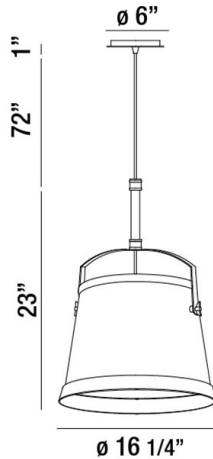

## TURIN, 16" ROUND PENDANT

### PRODUCT DETAILS

No.	:	31871-013
Product Color	:	ANTIQUE SILVER
Product Material	:	METAL
Diameter	:	16.25"
Height	:	23"
Overall Height	:	96"
Weight	:	4.1lbs

### TECHNICAL DETAILS

Hanging Support Type	:	WIRE
Hanging Support Length	:	72"
Canopy / Backplate Height	:	1"
Canopy / Backplate Dia.	:	6"
Location	:	DRY
Approval	:	