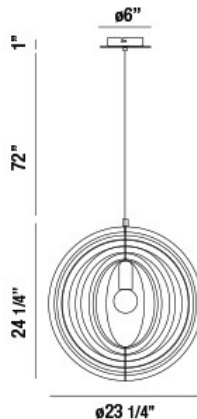

ABRUZZO, 23" ROUND PENDANT

PRODUCT DETAILS

No.	:	31872-010
Product Color	:	WOOD
Product Material	:	METAL
Shade / Accent Colour	:	NATURAL WOOD
Shade / Accent Material	:	WOOD
Diameter	:	23.25"
Height	:	24.25"
Overall Height	:	97.25"
Weight	:	4.8lbs

LIGHT SOURCE DETAILS

Number of Bulbs	:	1
Light Source	:	Incandescent
Light Source Type	:	A19
Input Voltage	:	120V
Bulb Voltage	:	120V
Socket Type	:	E26
Wattage	:	60W
Total Wattage	:	60W
Bulb Included	:	No
Dimmable	:	Yes

OPTIONS AVAILABLE

ITEM NO.	FINISH	SHADE
31872-010	WOOD	NATURAL WOOD
31872-017	WEATHERED GREY	WEATHERED GREY

TECHNICAL DETAILS

Hanging Support Type	:	WIRE
Hanging Support Length	:	72"
Canopy / Backplate Height	:	1"
Canopy / Backplate Dia.	:	6"
Location	:	DRY
Approval	:	