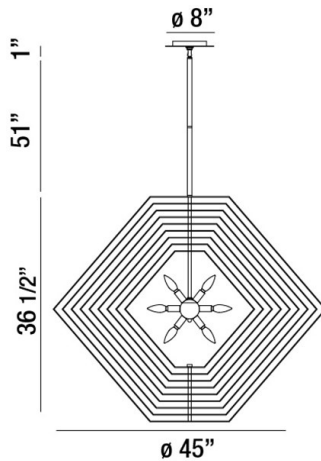

DOWNTOWN, 45" ROUND CHANDELIER

PRODUCT DETAILS

No.	:	31888-011
Product Color	:	CHROME
Product Material	:	METAL
Diameter	:	45"
Height	:	36.5"
Overall Height	:	94.5"
Weight	:	40lbs

LIGHT SOURCE DETAILS

Number of Bulbs	:	10
Light Source	:	Incandescent
Light Source Type	:	B10
Input Voltage	:	120V
Bulb Voltage	:	120V
Socket Type	:	E12
Wattage	:	60W
Total Wattage	:	600W
Bulb Included	:	No
Dimmable	:	Yes

OPTIONS AVAILABLE

ITEM NO.	FINISH	SHADE
31888-011	CHROME	

TECHNICAL DETAILS

Hanging Support Type	:	ROD
Hanging Support Length	:	57"
Rods Included	:	3"+6"+12"+18"+18"
Canopy / Backplate Height	:	1"
Canopy / Backplate Dia.	:	8"
Location	:	DRY
Approval	:	