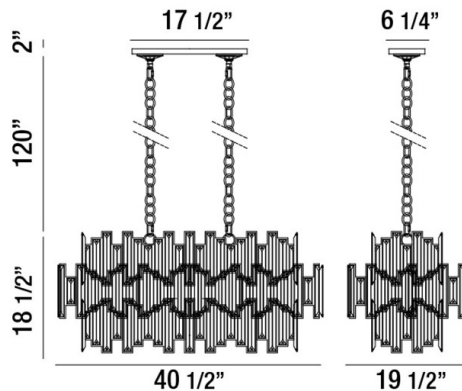

VIENNA, 41" LINEAR CHANDELIER

PRODUCT DETAILS

No.	:	31892-018
Product Color	:	CHROME
Product Material	:	METAL
Shade / Accent Colour	:	AMBER
Shade / Accent Material	:	CRYSTAL
Length	:	40.5"
Width	:	19.5"
Height	:	18.5"
Overall Height	:	140.5"
Weight	:	45lbs

LIGHT SOURCE DETAILS

Number of Bulbs	:	16
Light Source	:	Incandescent
Light Source Type	:	B10
Input Voltage	:	120V
Bulb Voltage	:	120V
Socket Type	:	E12
Wattage	:	60W
Total Wattage	:	960W
Bulb Included	:	No
Dimmable	:	Yes

OPTIONS AVAILABLE

ITEM NO.	FINISH	SHADE
31892-018	CHROME	AMBER

TECHNICAL DETAILS

Hanging Support Type	:	CHAIN
Hanging Support Length	:	120"
Canopy / Backplate Length	:	17.5"
Canopy / Backplate Height	:	2"
Canopy / Backplate Width	:	6.25"
Location	:	DRY
Approval	:	