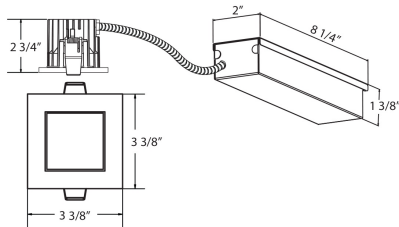

31903, 15W LED RECESS LIGHT

PRODUCT DETAILS

No.	:	31903-011
Product Color	:	WHITE
Shade / Accent Colour	:	FROSTED
Length	:	3.375"
Width	:	3.375"
Height	:	2.75"
Weight	:	1.5lbs

TECHNICAL DETAILS

IP Rating	:	44
Location	:	WET
Approval	:	
Beam Angle	:	70
Cut Hole Length	:	3"
Cut Hole Width	:	3"

Options Available

ITEM NO.	FINISH	SHADE
31903-011	WHITE	FROSTED

LIGHT SOURCE DETAILS

Number of Bulbs	:	1
Light Source	:	LED
Light Source Type	:	LED
Input Voltage	:	120V
Socket Type	:	LED
Wattage	:	15W
Total Lumen	:	1290lm
Kelvin	:	3000K
CRI	:	80
Bulb Included	:	Yes
Dimmable	:	Yes