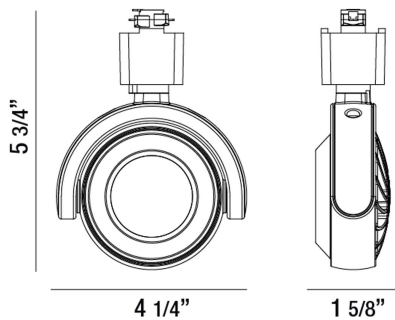

32360, 1-LIGHT 20W LED

PRODUCT DETAILS

No.	:	32360-35-02
Product Color	:	WHITE
Shade / Accent Colour	:	CLEAR
Length	:	4.25"
Width	:	1.625"
Height	:	5.75"
Weight	:	0.5lbs

LIGHT SOURCE DETAILS

Light Source Type	:	INTEGRATED LED
Input Voltage	:	120V
Bulb Voltage	:	120V
Socket Type	:	LED
Total Wattage	:	20W
Initial Lumens	:	1400lm
Kelvin	:	3500K
CRI	:	80
Dimmable	:	Yes

OPTIONS AVAILABLE

ITEM NO.	FINISH	SHADE
32360-35-01	BLACK	CLEAR
32360-35-02	WHITE	CLEAR

TECHNICAL DETAILS

IP Rating	:	20
Location	:	DRY
Approval	:	
Title 24	:	Yes
Beam Angle	:	24
Vertical Adjustment	:	90
Horizontal Adjustment	:	340