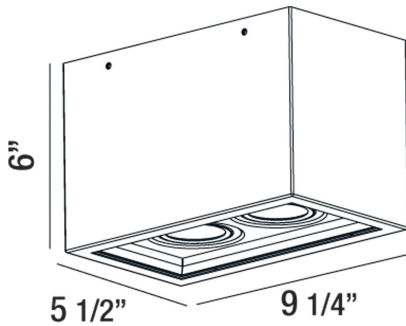

SANTO, 10" CEILING MOUNT

PRODUCT DETAILS

No.	:	32688-016
Product Color	:	WHITE
Shade / Accent Colour	:	METAL
Length	:	9.25"
Width	:	5.5"
Height	:	6"
Weight	:	4.8lbs

LIGHT SOURCE DETAILS

Light Source Type	:	INTEGRATED LED
Input Voltage	:	120V
Bulb Voltage	:	120V
Total Wattage	:	22W
Initial Lumens	:	1700lm
Kelvin	:	3000K
CRI	:	80
Dimmable	:	Yes

OPTIONS AVAILABLE

ITEM NO.	FINISH	SHADE
32688-016	WHITE	METAL

TECHNICAL DETAILS

Location	:	DRY
Approval	:	
Beam Angle	:	40

PROJECT INFORMATION

Job Name: Date: Type:

Comments: