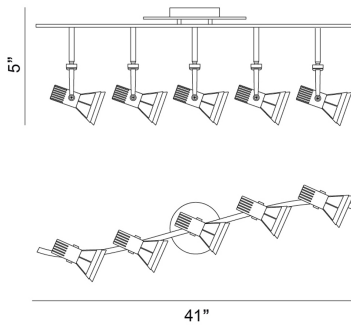

32755, 5-LIGHT 30W LED

PRODUCT DETAILS

No.	:	32755-015
Product Color	:	SATIN NICKEL
Shade / Accent Colour	:	FROST
Length	:	41"
Width	:	6.875"
Height	:	5"
Weight	:	5.9lbs

TECHNICAL DETAILS

IP Rating	:	20
Location	:	DRY
Approval	:	
Beam Angle	:	60
Vertical Adjustment	:	90
Horizontal Adjustment	:	350

Options Available

ITEM NO.	FINISH	SHADE
32755-015	SATIN NICKEL	FROST

LIGHT SOURCE DETAILS

Number of Bulbs	:	5
Light Source	:	LED
Light Source Type	:	LED
Input Voltage	:	120V
Socket Type	:	LED
Wattage	:	6W
Total Lumen	:	2500lm
Kelvin	:	3000K
CRI	:	80
Bulb Included	:	Yes
Dimmable	:	Yes