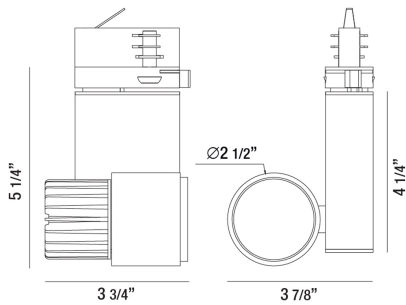

32989, 1-LIGHT 10W LED

PRODUCT DETAILS

No.	:	32989-35-01
Product Color	:	BLACK
Length	:	3.875"
Width	:	3.75"
Height	:	5.25"
Weight	:	1.3lbs

TECHNICAL DETAILS

IP Rating	:	20
Location	:	DRY
Approval	:	
Beam Angle	:	35
Vertical Adjustment	:	90
Horizontal Adjustment	:	270

Options Available

ITEM NO.	FINISH	SHADE
32989-35-01	BLACK	
32989-35-02	WHITE	

LIGHT SOURCE DETAILS

Number of Bulbs	:	1
Light Source	:	LED
Light Source Type	:	LED
Input Voltage	:	120V
Socket Type	:	LED
Wattage	:	10W
Total Lumen	:	850lm
Kelvin	:	3500K
CRI	:	80
Bulb Included	:	Yes
Dimmable	:	Yes