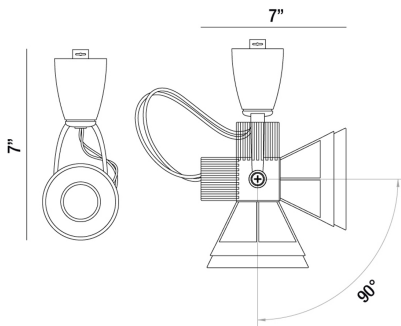

VORTEX, 1-LIGHT LED

PRODUCT DETAILS

No.	:	33218-02
Product Color	:	WHITE
Shade / Accent Colour	:	FROST
Length	:	4"
Width	:	3.125"
Height	:	7"

TECHNICAL DETAILS

IP Rating	:	20
Location	:	DRY
Approval	:	
Beam Angle	:	60
Vertical Adjustment	:	90
Horizontal Adjustment	:	350

Options Available

ITEM NO.	FINISH	SHADE
33218-02	WHITE	FROST
33218-34	SATIN NICKEL	FROST

LIGHT SOURCE DETAILS

Number of Bulbs	:	1
Light Source	:	LED
Light Source Type	:	LED
Socket Type	:	LED
Wattage	:	6W
Total Lumen	:	500lm
Kelvin	:	3000K
CRI	:	80
Bulb Included	:	Yes
Dimmable	:	Yes