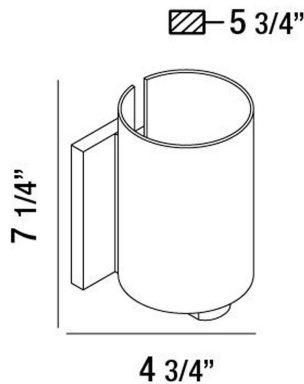

TECHNICAL DETAILS

Mounting	:	Up
Location	:	DRY
Approval	:	

PROJECT INFORMATION

Job Name: Date: Type:

Comments: