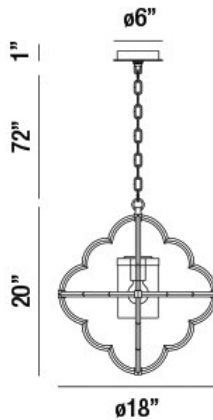

DOUVILLE, 18" ROUND CHANDELIER

PRODUCT DETAILS

No.	:	33704-012
Product Color	:	CHROME
Product Material	:	METAL
Shade / Accent Colour	:	OPAL WHITE
Shade / Accent Material	:	GLASS
Diameter	:	18"
Height	:	20"
Overall Height	:	93"
Weight	:	6lbs

OPTIONS AVAILABLE

ITEM NO.	FINISH	SHADE
33704-012	CHROME	OPAL WHITE

TECHNICAL DETAILS

Hanging Support Type	:	CHAIN
Hanging Support Length	:	72"
Canopy / Backplate Height	:	1"
Canopy / Backplate Dia.	:	5.5"
Location	:	DRY
Approval	:	