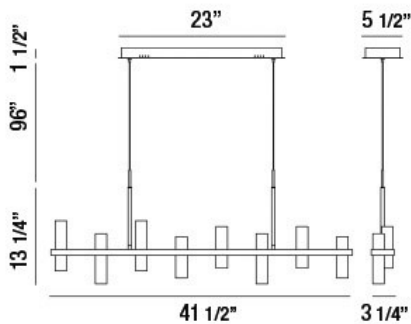

NETTO, 42" LINEAR CHANDELIER

PRODUCT DETAILS

No.	:	33723-013
Product Color	:	CHROME
Product Material	:	METAL
Shade / Accent Colour	:	CLEAR
Shade / Accent Material	:	ACRYLIC
Length	:	41.5"
Width	:	3.25"
Height	:	13.25"
Overall Height	:	110.75"
Weight	:	12.1lbs

ITEM NO.	FINISH	SHADE
33723-013	CHROME	CLEAR

TECHNICAL DETAILS

Hanging Support Type	:	AIRCRAFT CABLE
Hanging Support Length	:	96"
Canopy / Backplate Length	:	23"
Canopy / Backplate Height	:	1.5"
Canopy / Backplate Width	:	5.5"
Location	:	DRY
Approval	:	