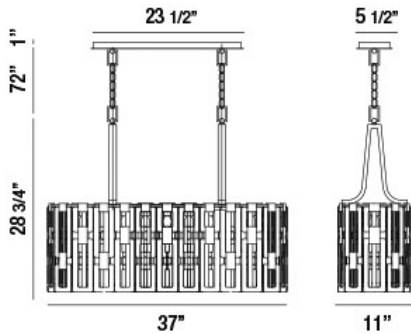

### PRODUCT DETAILS

No.	:	33742-014
Product Color	:	CHROME
Product Material	:	METAL
Shade / Accent Colour	:	CLEAR
Shade / Accent Material	:	HAND PRESSED GLASS
Length	:	37"
Width	:	11"
Height	:	28.75"
Overall Height	:	101.75"
Weight	:	52.8lbs

### TECHNICAL DETAILS

Hanging Support Type	:	CHAIN
Hanging Support Length	:	72"
Canopy / Backplate Length	:	23.5"
Canopy / Backplate Height	:	1"
Canopy / Backplate Width	:	5.5"
Location	:	DRY
Approval	:	