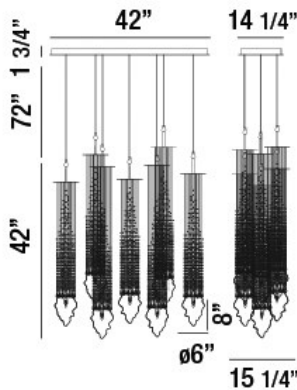

CASCATA, 42" OVAL CHANDELIER

PRODUCT DETAILS

No.	:	33748-016
Product Color	:	POLISHED GOLD
Product Material	:	METAL
Shade / Accent Colour	:	AMBER
Shade / Accent Material	:	HAND-BLOWN GLASS/CRYSTAL BEADING
Length	:	42"
Width	:	15.25"
Height	:	42"
Overall Height	:	115.75"
Weight	:	37.4lbs
Shade Diameter	:	6"

LIGHT SOURCE DETAILS

Number of Bulbs	:	7
Light Source	:	Halogen
Light Source Type	:	G9
Input Voltage	:	120V
Bulb Voltage	:	120V
Socket Type	:	G9
Wattage	:	40W
Total Wattage	:	280W
Bulb Included	:	Yes
Dimmable	:	Yes

OPTIONS AVAILABLE

ITEM NO.	FINISH	SHADE
33748-016	POLISHED GOLD	AMBER

TECHNICAL DETAILS

Hanging Support Type	:	WIRE
Hanging Support Length	:	72"
Canopy / Backplate Length	:	42"
Canopy / Backplate Height	:	1.75"
Canopy / Backplate Width	:	14.75"
Location	:	DRY
Approval	:	