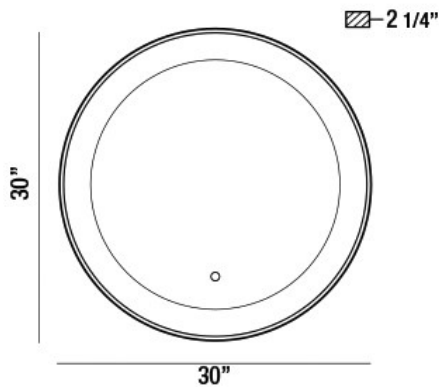

PROJECT INFORMATION

Job Name: Date: Type:

Comments: