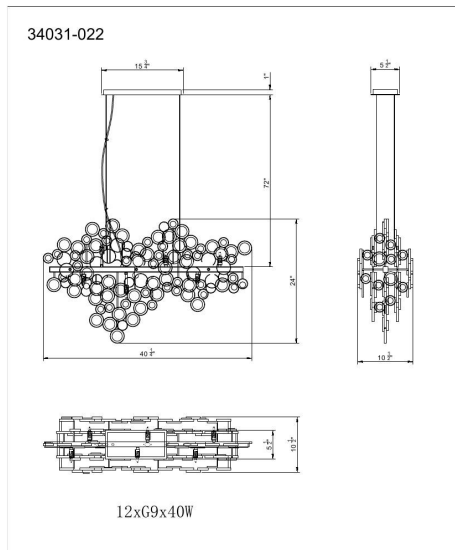

TRENTO, 12-LIGHT LINEAR CHANDELIER

PRODUCT DETAILS

No.	:	34031-018
Product Color	:	CHAMPAGNE SILVER
Product Material	:	METAL
Shade / Accent Colour	:	CLEAR
Shade / Accent Material	:	HAND PRESSED GLASS
Length	:	40.25"
Width	:	10.5"
Height	:	24"
Overall Height	:	97"
Weight	:	38lbs

LIGHT SOURCE DETAILS

Number of Bulbs	:	12
Light Source	:	Halogen
Light Source Type	:	G9
Input Voltage	:	120V
Bulb Voltage	:	120V
Socket Type	:	G9
Wattage	:	40W
Total Wattage	:	480W
Bulb Included	:	Yes
Dimmable	:	Yes

OPTIONS AVAILABLE

ITEM NO.	FINISH	SHADE
34031-018	CHAMPAGNE SILVER	CLEAR
34031-022	ANTIQUÉ GOLD	CLEAR

TECHNICAL DETAILS

Hanging Support Type	:	AIRCRAFT CABLE
Hanging Support Length	:	72"
Canopy / Backplate Length	:	15.75"
Canopy / Backplate Height	:	1"
Canopy / Backplate Width	:	5.5"
Location	:	DRY
Approval	:	