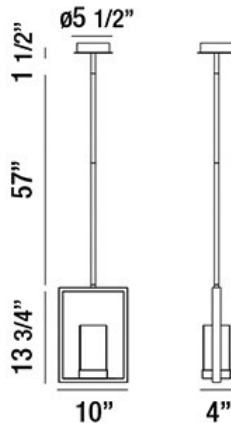

LONDRA, 10" RECTANGULAR PENDANT

PRODUCT DETAILS

No.	:	34038-024
Product Color	:	BRONZE
Product Material	:	METAL
Shade / Accent Colour	:	AMBER
Shade / Accent Material	:	GLASS
Length	:	10"
Width	:	4"
Height	:	13.75"
Overall Height	:	72.25"
Weight	:	5.1lbs

LIGHT SOURCE DETAILS

Light Source Type	:	INTEGRATED LED
Input Voltage	:	120V
Bulb Voltage	:	120V
Socket Type	:	LED
Total Wattage	:	7W
Initial Lumens	:	500lm
Kelvin	:	3000K
CRI	:	90+
Dimmable	:	Yes

OPTIONS AVAILABLE

ITEM NO.	FINISH	SHADE
34038-017	CHROME	CLEAR
34038-024	BRONZE	AMBER

TECHNICAL DETAILS

Hanging Support Type	:	ROD
Hanging Support Length	:	57"
Rods Included	:	3"+6"+12"+18"+18"
Canopy / Backplate Height	:	1.25"
Canopy / Backplate Dia.	:	6.5"
Location	:	DRY
Approval	:	